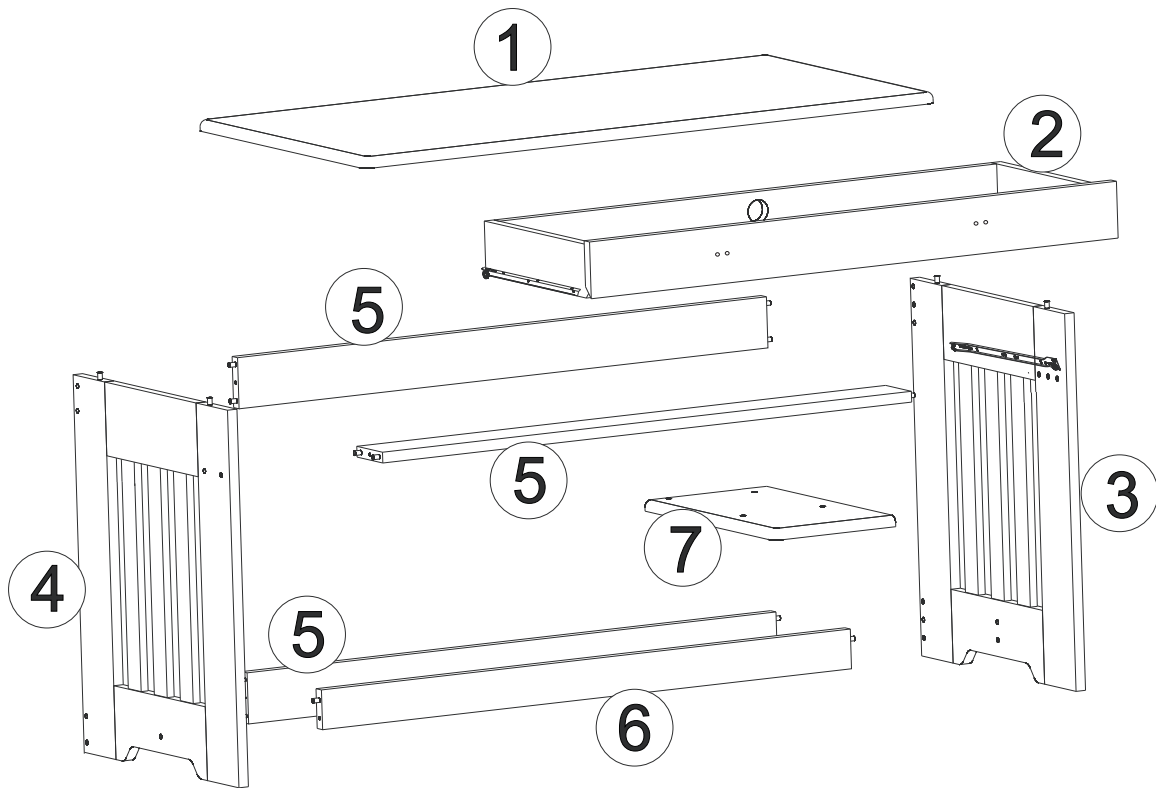

ASSEMBLY INSTRUCTIONS
“Driftwood Collection”

4167-4267-4867 “Desk”

Optional Hutch

WWW.Discoveryworldfurniture.com

4167-4267-4867

A		Bolts	14
B		10 x 30mm Dowel	08
C		Metal Bracket	07
D		Screw 1 1/4"	04
E		Screw 5/8"	14
F		Allen Wrench	01
G		8 x 40mm Dowel	04