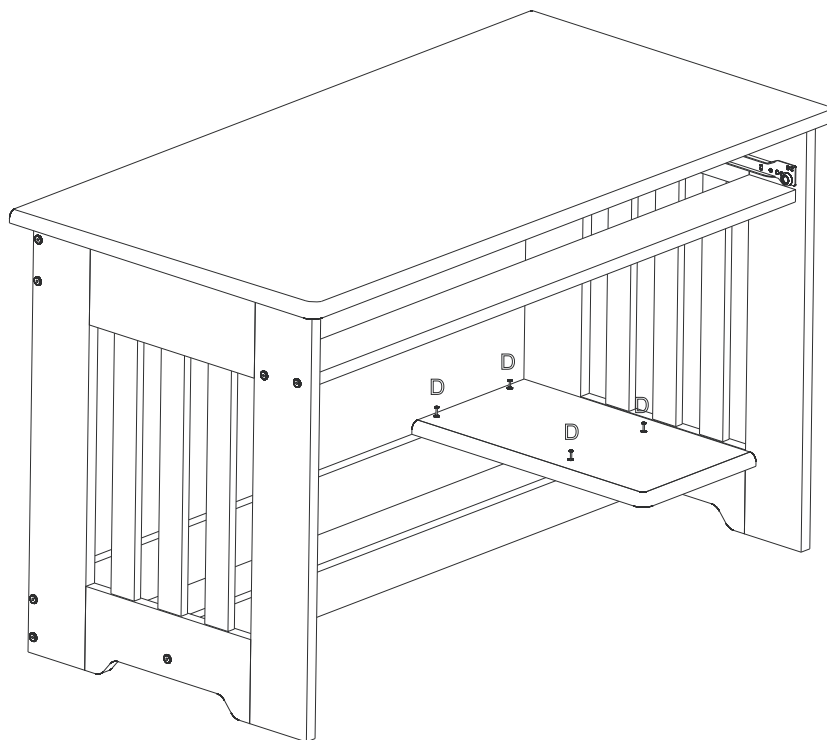

ASSEMBLY INSTRUCTIONS
“Driftwood Collection”

4167-4267-4867 “Desk”

Optional Hutch

WWW.Discoveryworldfurniture.com

4167-4267-4867

A		Bolts	14
B		10 x 30mm Dowel	08
C		Metal Bracket	07
D		Screw 1 1/4"	04
E		Screw 5/8"	14
F		Allen Wrench	01
G		8 x 40mm Dowel	04

H		4
I		2

01

02

03

04

05

06

Install Handles.