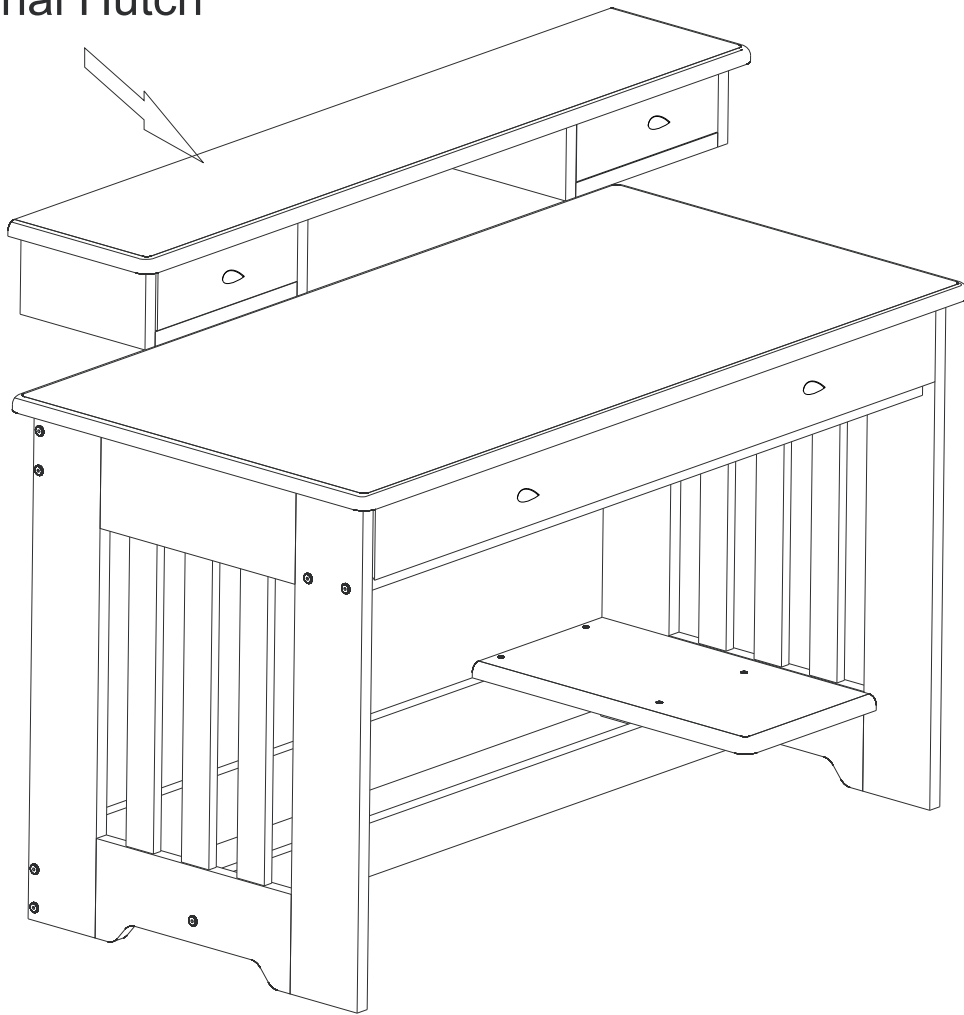

ASSEMBLY INSTRUCTIONS
“Driftwood Collection”

4167-4267-4867 “Desk”

Optional Hutch

WWW.Discoveryworldfurniture.com

4167-4267-4867

A		Bolts	14
B		10 x 30mm Dowel	08
C		Metal Bracket	07
D		Screw 1 1/4"	04
E		Screw 5/8"	14
F		Allen Wrench	01
G		8 x 40mm Dowel	04