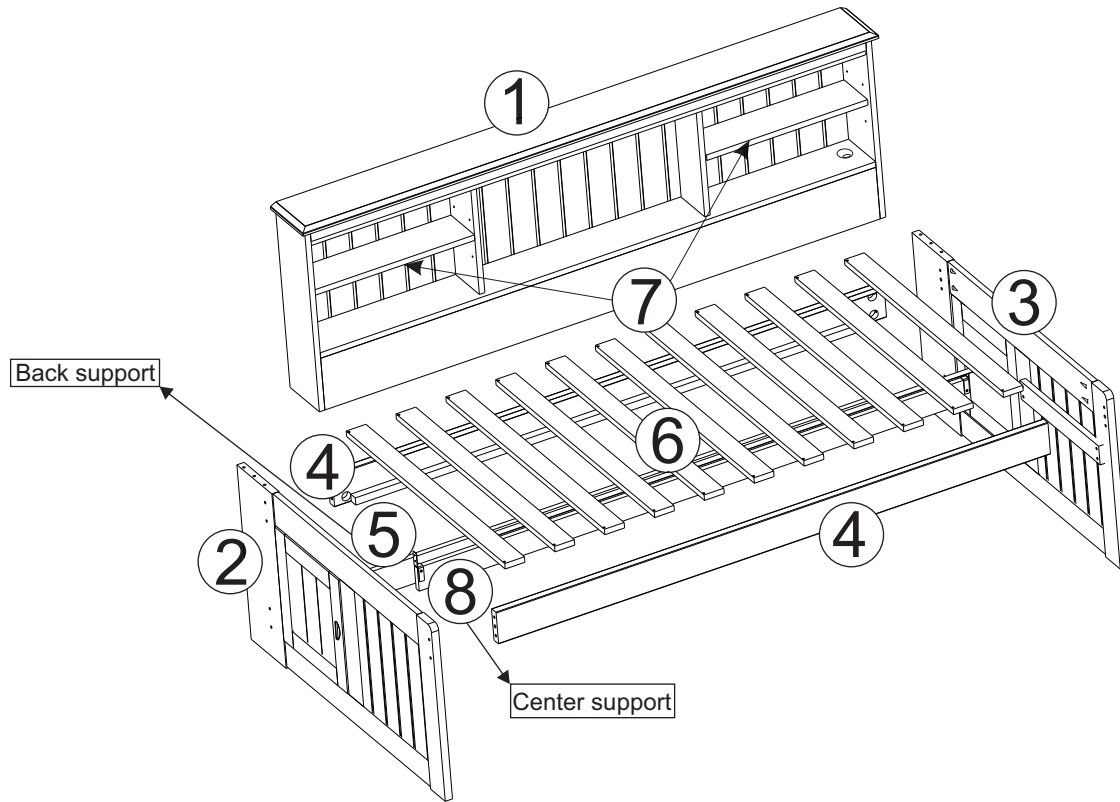

0222-2122-2822

White Honey Merlot

Twin

0223-2123-2823

White Honey Merlot

Full

A		08
B		04
C		12
D		06
E		06

Tools required
 Allen wrench (Included)
 Screw driver (not included)

F		02
G		01
H		08
I		06
J		08

Replacement Parts & Limited Lifetime Warranty
 Discovery World Furniture will replace any component part free of charge for 1 full year via UPS freight collect. In addition, Discovery World Furniture will replace any component part for 50% of the then prevailing retail price plus freight for the lifetime of the product, unless the product has been discontinued from our line. For service, mail your request to: Discovery World Furniture 915 Cornwall Rd, Sanford, FL 32773.
 Website www.discoveryworldfurniture.com

Parts List

01

Rails located in back of Headboard

02

03

04

Repeat on both sides

05