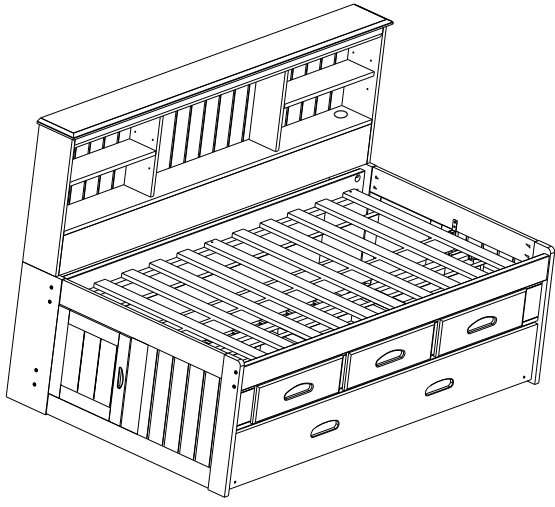

0222-2122-2822

White Honey Merlot

Twin

0223-2123-2823

White Honey Merlot

Full

A		08
B		04
C		12
D		06
E		06

Tools required
 Allen wrench (Included)
 Screw driver (not included)

Parts List

01

Rails located in back of Headboard

02

03

04

Repeat on both sides

05