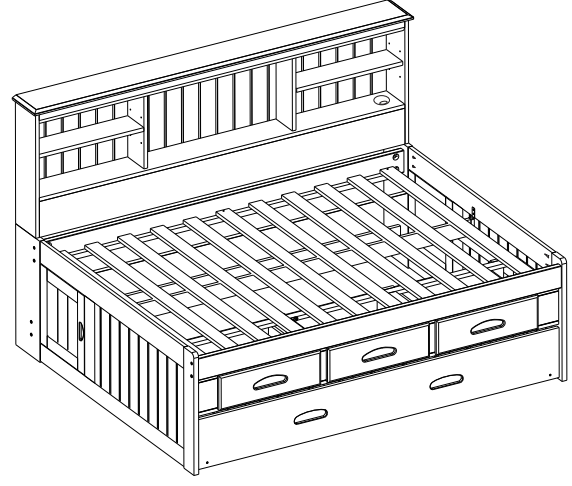

0222-2122-2822

White Honey Merlot

Twin

0223-2123-2823

White Honey Merlot

Full

A		08
B		04
C		12
D		06
E		06

Tools required
 Allen wrench (Included)
 Screw driver (not included)

Parts List

01

Rails located in back of Headboard

02

03

04

Repeat on both sides

05