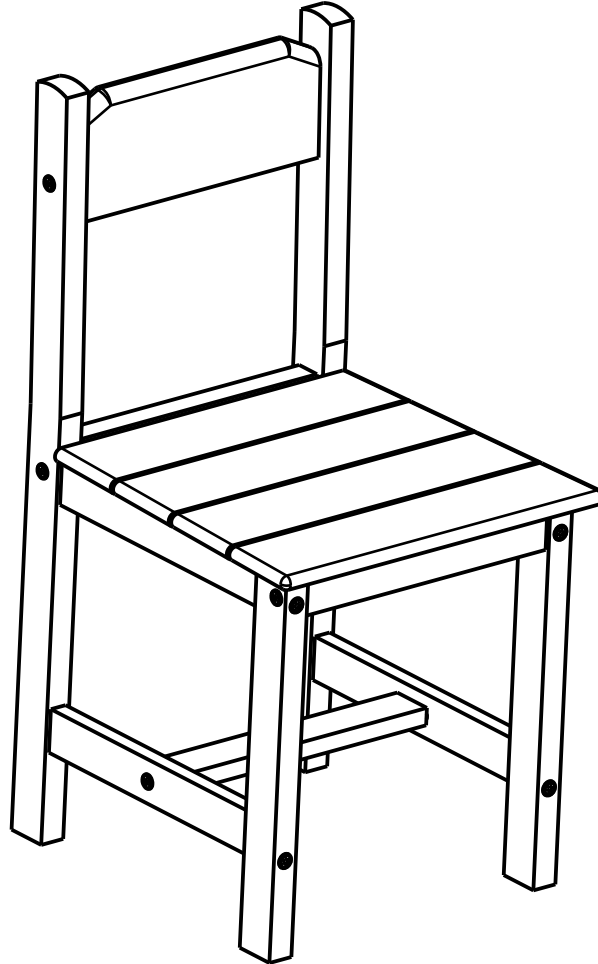

DiscoveryTM
World Furniture

ASSEMBLY INSTRUCTIONS

"Driftwood Collection"

4175-4275-4875 (Chair)

A	 2 1/2"	08
B		01
C	 1 3/16"	09

WARRANTY

Replacement Parts & Limited Lifetime Warranty

Discovery will replace any component part free of charge for 1 full year via UPS freight collect. In addition, Discovery will replace any component part for 50% of the then prevailing retail price plus freight for the lifetime of the product. For service, mail your request to: Discovery 915 Cornwall Rd, Sanford, FL 32773