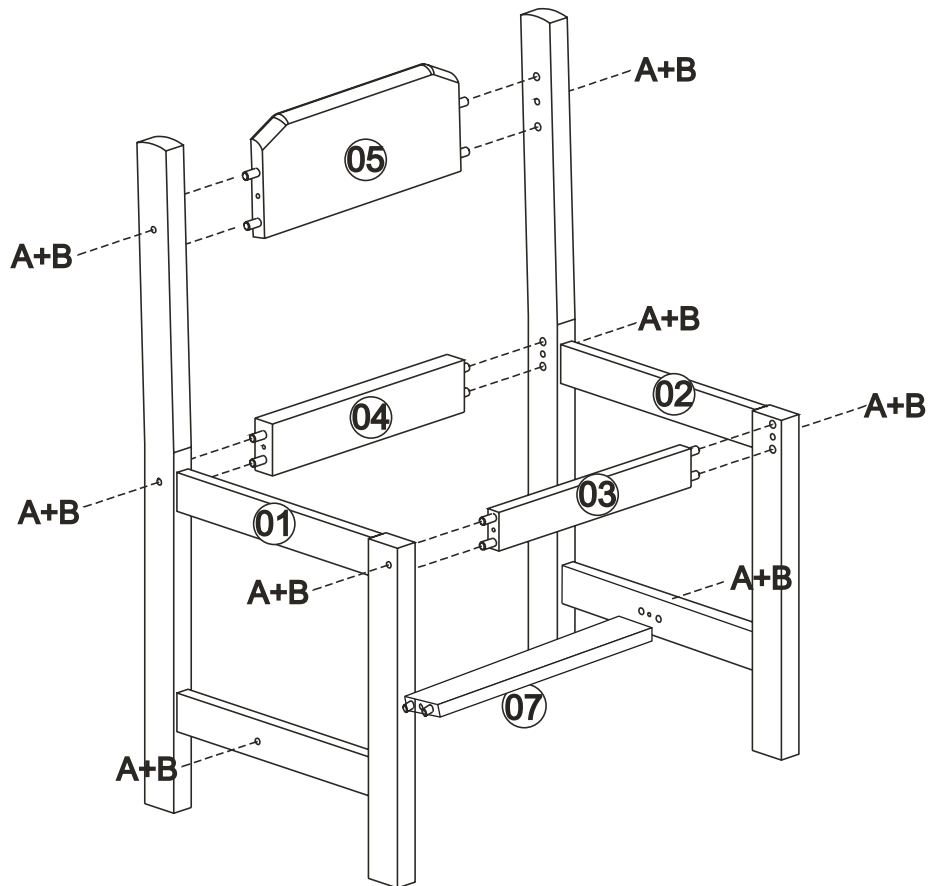

DiscoveryTM
World Furniture

ASSEMBLY INSTRUCTIONS

"Driftwood Collection"

4175-4275-4875 (Chair)

A	 2 1/2"	08
B		01
C	 1 3/16"	09

WARRANTY

Replacement Parts & Limited Lifetime Warranty

Discovery will replace any component part free of charge for 1 full year via UPS freight collect. In addition, Discovery will replace any component part for 50% of the then prevailing retail price plus freight for the lifetime of the product. For service, mail your request to: Discovery 915 Cornwall Rd, Sanford, FL 32773

1

2

3