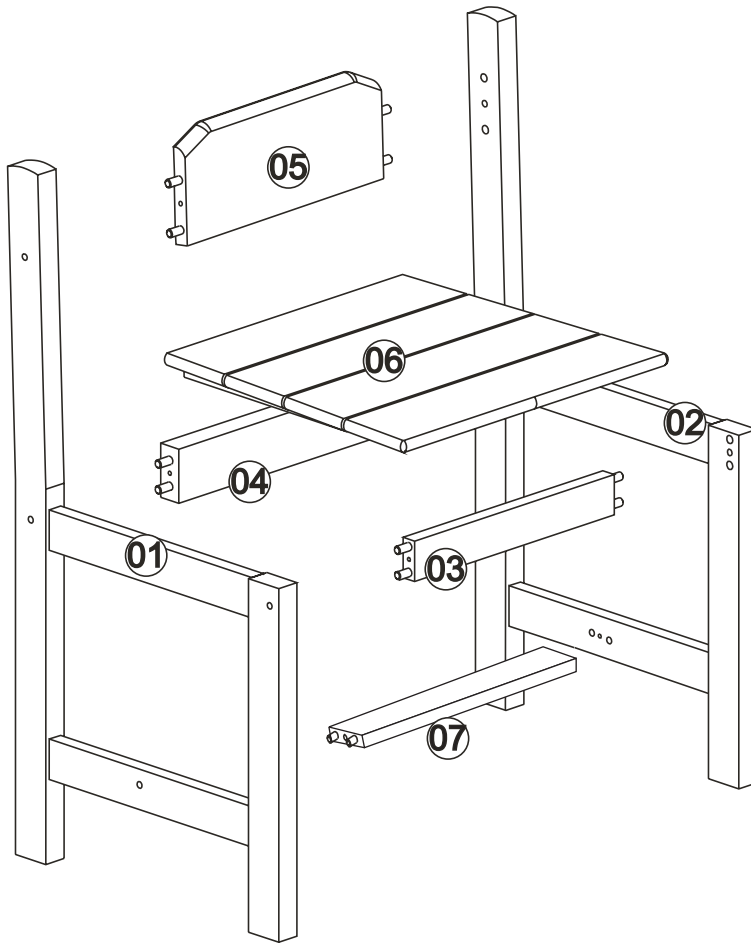

DiscoveryTM
World Furniture

ASSEMBLY INSTRUCTIONS

"Driftwood Collection"

4175-4275-4875 (Chair)

A	 2 1/2"	08
B		01
C	 1 3/16"	09

WARRANTY

Replacement Parts & Limited Lifetime Warranty

Discovery will replace any component part free of charge for 1 full year via UPS freight collect. In addition, Discovery will replace any component part for 50% of the then prevailing retail price plus freight for the lifetime of the product. For service, mail your request to: Discovery 915 Cornwall Rd, Sanford, FL 32773

1

2

3