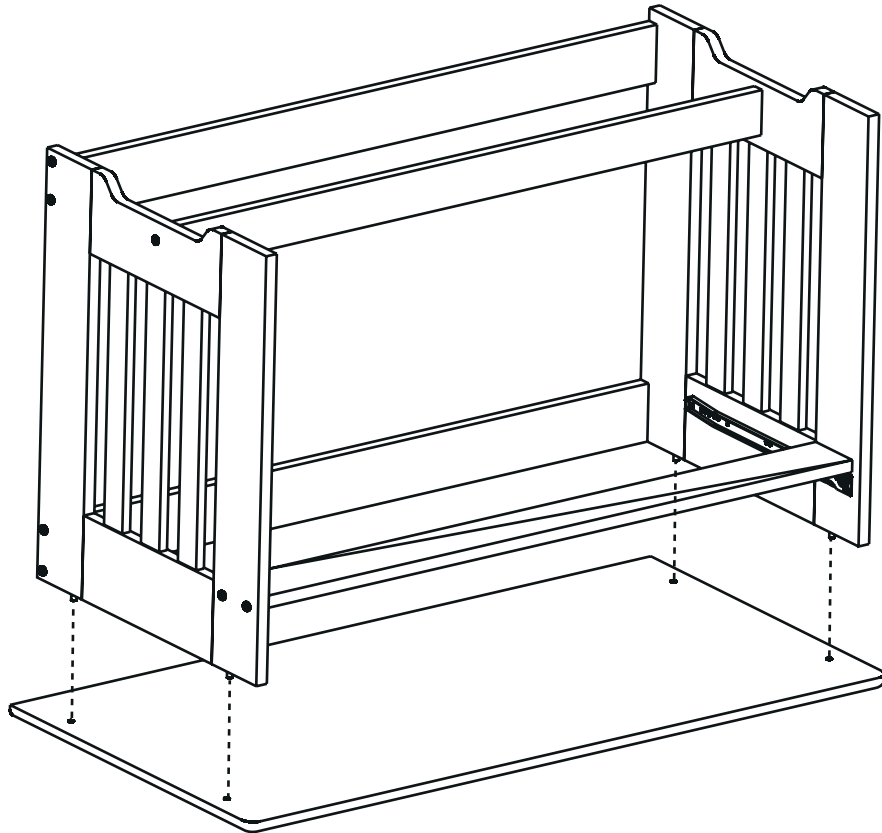

2967 Desk

Optional Hutch

2967

A		Bolts	14
B		10 x 30mm Dowel	08
C		Metal Bracket	07
D		Screw 1 1/4"	04
E		Screw 5/8"	14
F		Allen Wrench	01
G		8 x 40mm Dowel	04

H		4
I		2

01

02

03