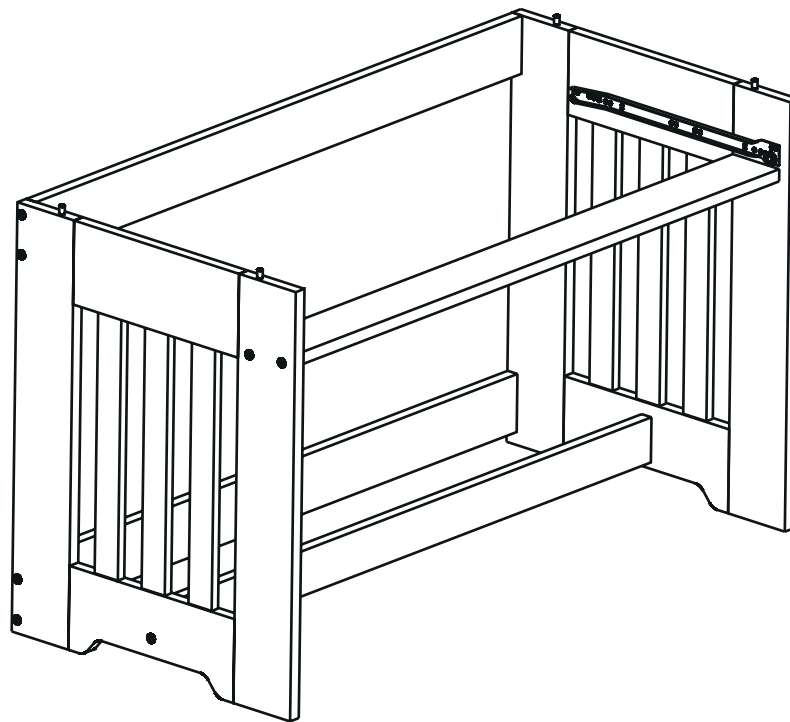

2967 Desk

Optional Hutch

2967

A		Bolts	14
B		10 x 30mm Dowel	08
C		Metal Bracket	07
D		Screw 1 1/4"	04
E		Screw 5/8"	14
F		Allen Wrench	01
G		8 x 40mm Dowel	04

H		4
I		2

01

02

03