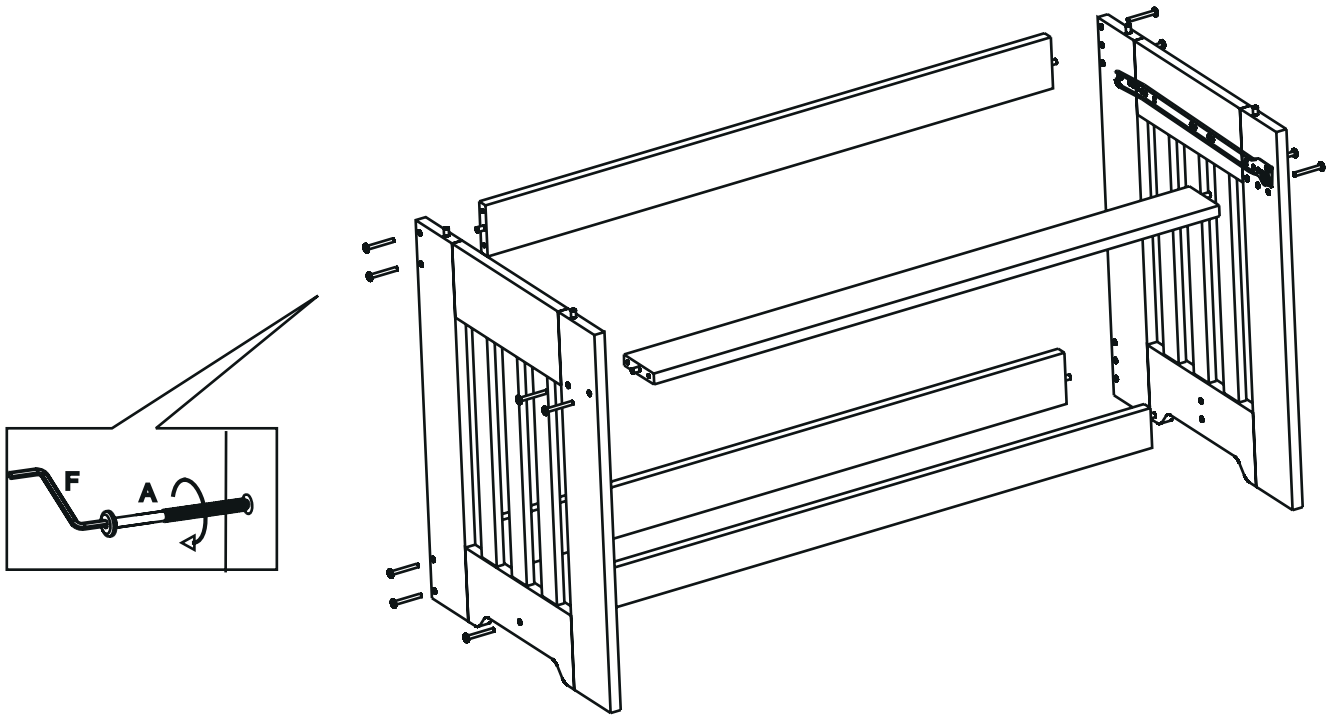

2967 Desk

Optional Hutch

2967

A		Bolts	14
B		10 x 30mm Dowel	08
C		Metal Bracket	07
D		Screw 1 1/4"	04
E		Screw 5/8"	14
F		Allen Wrench	01
G		8 x 40mm Dowel	04

H		4
I		2

01

02

03