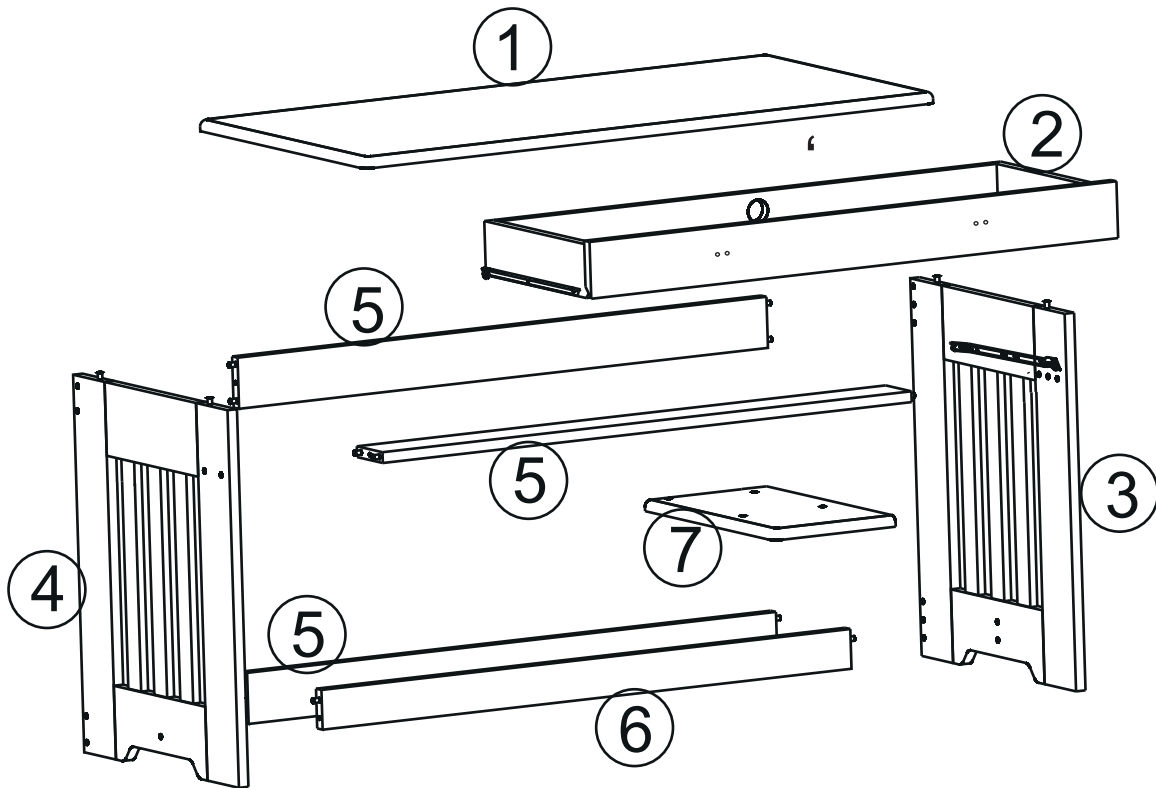

2967 Desk

Optional Hutch

2967

A		Bolts	14
B		10 x 30mm Dowel	08
C		Metal Bracket	07
D		Screw 1 1/4"	04
E		Screw 5/8"	14
F		Allen Wrench	01
G		8 x 40mm Dowel	04

H		4
I		2

01

02

03