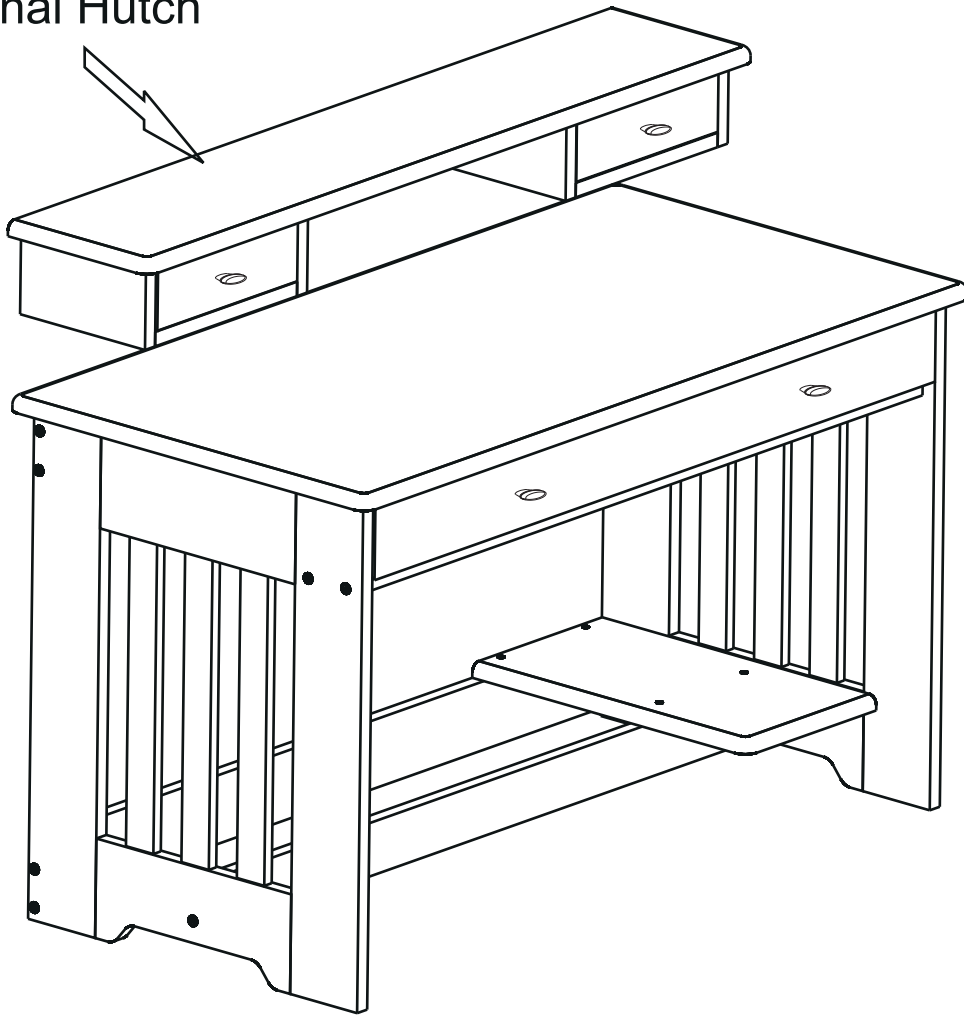

2967 Desk

Optional Hutch

2967

A		Bolts	14
B		10 x 30mm Dowel	08
C		Metal Bracket	07
D		Screw 1 1/4"	04
E		Screw 5/8"	14
F		Allen Wrench	01
G		8 x 40mm Dowel	04

H		4
I		2

01

02

03