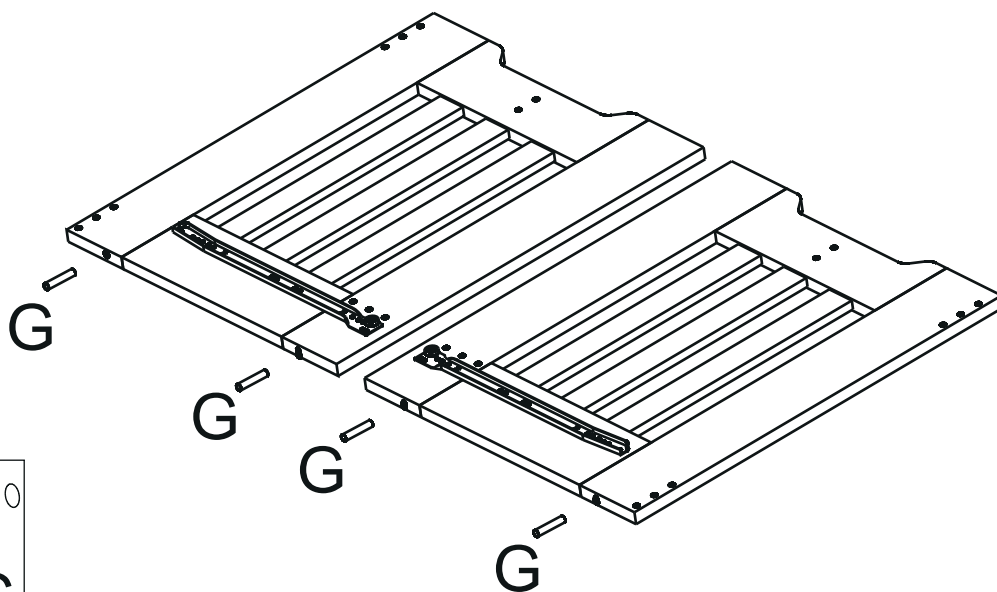

2967 Desk

Optional Hutch

2967

A		Bolts	14
B		10 x 30mm Dowel	08
C		Metal Bracket	07
D		Screw 1 1/4"	04
E		Screw 5/8"	14
F		Allen Wrench	01
G		8 x 40mm Dowel	04

H		4
I		2

01

02

03