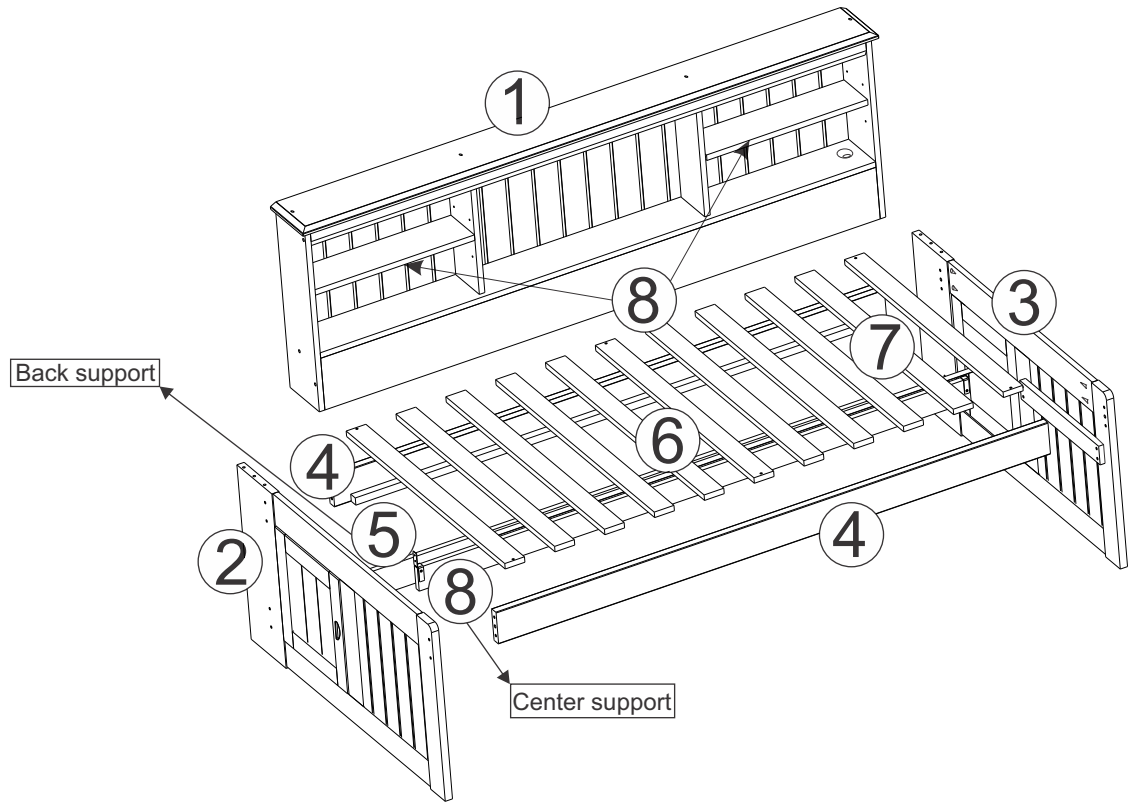

2122-2822
Honey Merlot

Twin

2123-2823
Honey Merlot

Full

A	 1/4" x 2 3/4"	08
B	 2 1/2"	04
C	 1/2"	16
D	 1 1/2" x 8mm	06
E	 1 1/2" x 10mm	06

F		02
G		01
H		02
I	 1 1/4"	06
J		08

WARRANTY

Replacement Parts & Limited Lifetime Warranty

Discovery World Furniture 2963 Stonewall Place, Sanford, FL 32773

Parts List

01

02

03

04

Repeat on both sides

05